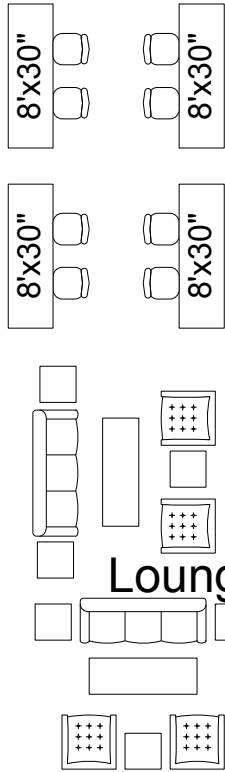

# SC PAVILION ROOM B

(27) Display Tables

Bookstore  
10'x20'

48' of Client Pipe and Drape

Catering