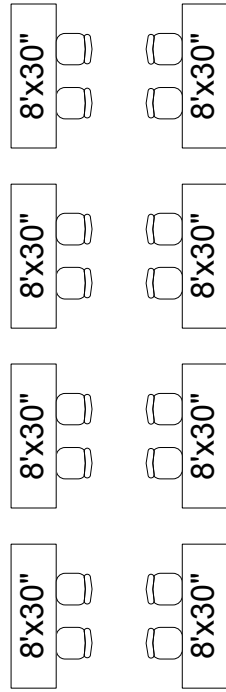

# SC PAVILION ROOM B

(27) Display Tables

Bookstore  
10'x20'

48' of Client Pipe and Drape

Catering