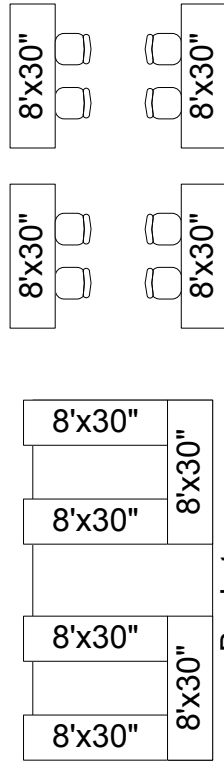

# SC PAVILION ROOM B

(27) Display Tables

Bookstore  
10'x20'

48' of Client Pipe and Drape

Catering