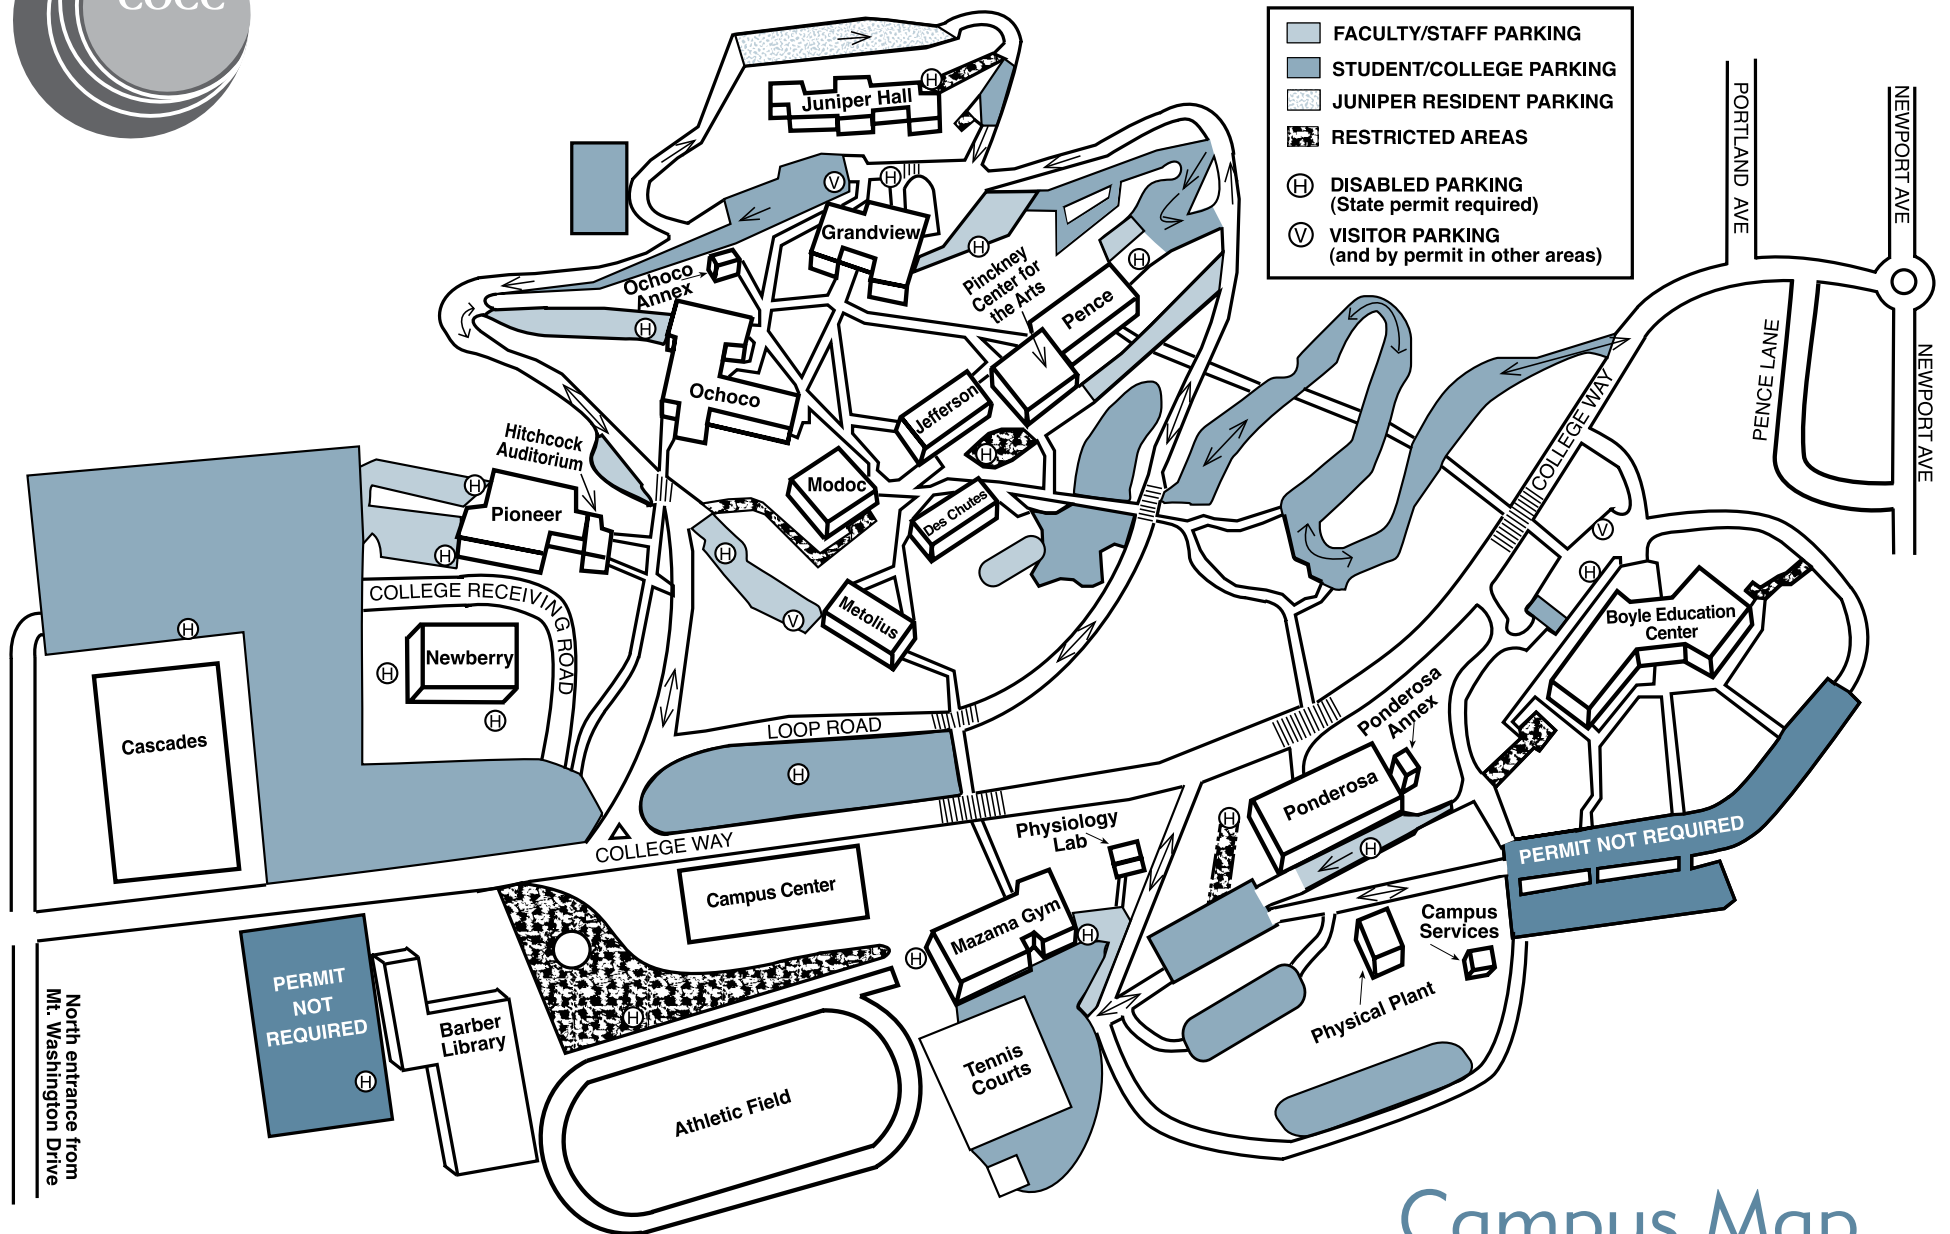

CENTRAL OREGON COMMUNITY COLLEGE

Bend, Oregon 97701 • (541) 383-7700

- FACULTY/STAFF PARKING
- STUDENT/COLLEGE PARKING
- JUNIPER RESIDENT PARKING
- RESTRICTED AREAS
- Ⓜ DISABLED PARKING (State permit required)
- Ⓥ VISITOR PARKING (and by permit in other areas)

Campus Map

(rev. 02/10)