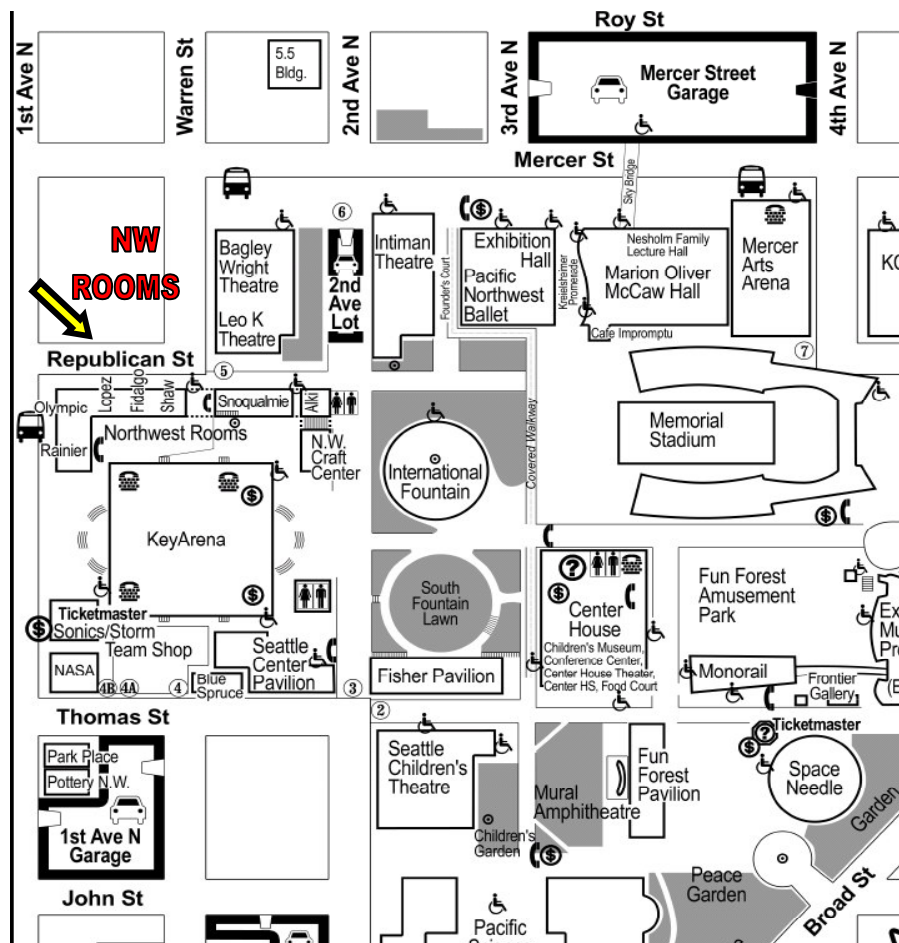

To Seattle Center / Northwest Rooms

305 Harrison Street

Seattle, WA 98109

(206) 684-7200 (call for directions if needed)

FROM I-5

- Take the Mercer Street/Seattle Center exit (exit 167).
- At the first traffic light, turn right onto Fairview.
- At the next light, turn left onto Broad Street.
- Drive past the Space Needle.
- Turn right onto Denny Way.
- Turn right onto 1st Ave N. **Go past Key Arena** on the right.
- Turn right onto Republican Street.
- The NW Rooms are at the corner of Republican & Warren Streets. Just north of Key Arena.

DRIVING DIRECTIONS TO SEATTLE CENTER

To the MERCER STREET GARAGE

Driving North or South on Interstate 5 (I-5):

Take Exit 167, the Mercer Street/Seattle Center exit. Following the signs to Seattle Center, turn right onto Fairview Avenue; turn left onto Valley, stay in the center or left lanes; Valley becomes Broad Street; turn right on Fifth Avenue North; turn left on Roy Street; turn left on Third Avenue North and left into parking garage.

From West Seattle:

Take Highway 99 north; exit on Western Avenue; turn right on Broad Street; turn left onto Fifth Avenue North; turn left on Roy Street; turn left on Third Avenue North and left into parking garage.

Other Seattle Center Parking Lots are located at:

- Second Avenue N. & John Street
- Second Avenue N. & Roy Street
- Warren Street between Denny Way & John Street
- Second Avenue N. south of Mercer Street