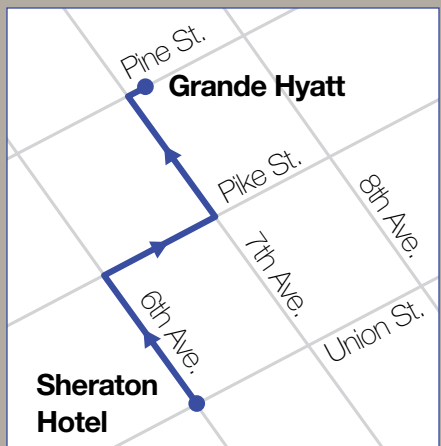

LUTRON®

11-16/17